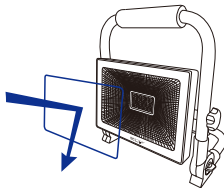

1. Product structure introduction

2. Power switch ON / OFF

3. Impact resistant product housing

Cautions

- The luminaire should be positioned at suggested installation height, please do not prolonged stare into the luminaire for more than 3 seconds within 2 meters.
- The light source is not replaceable, when it reaches the end of its life, the whole luminaire needs to be replaced.